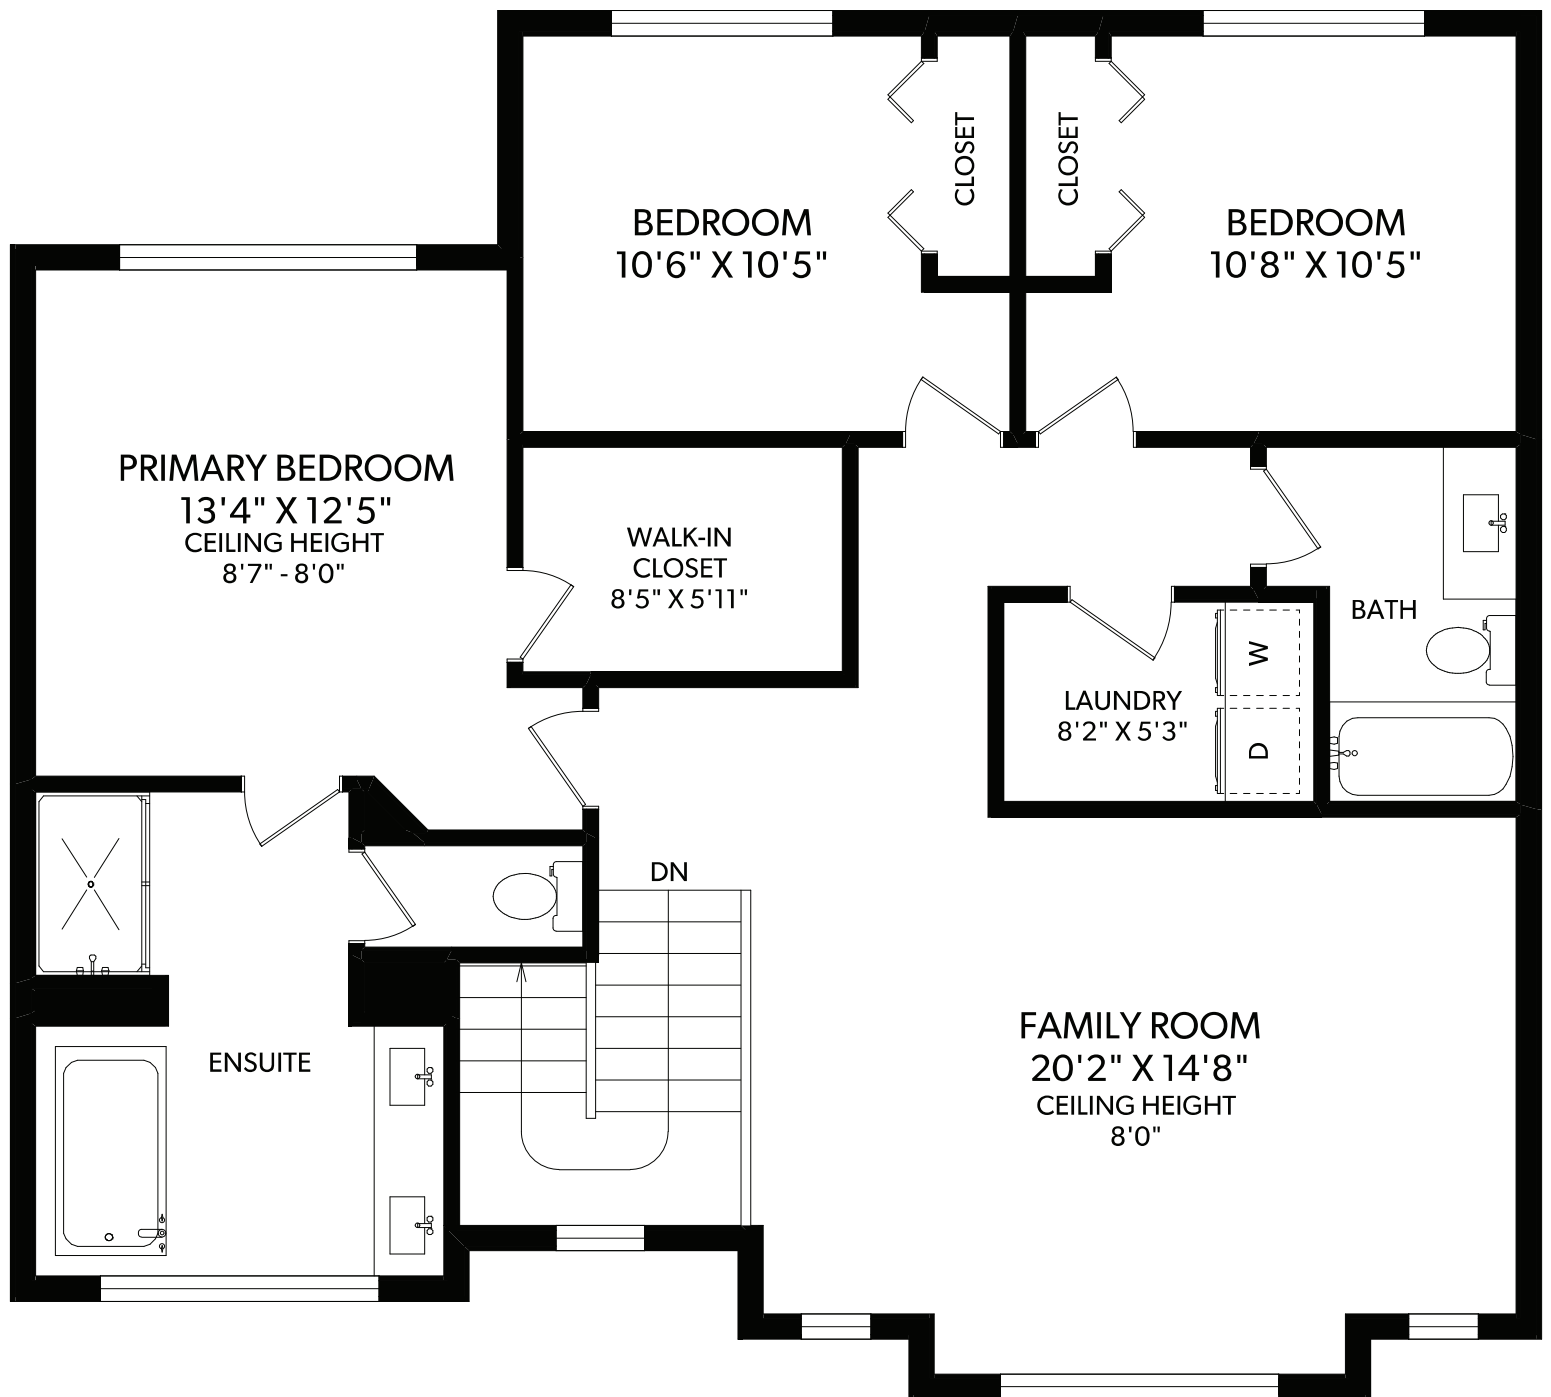

MAIN FLOOR

FLOOR	FINISHED	UNFINISHED	TOTAL
MAIN	913	0	913
UPPER	1323	0	1323
LOWER	913	0	913
TOTAL	3149	0	3149

OTHER AREAS	
GARAGE	435
DECK	164

250-388-6998
 ORDERS@REALFOTO.CA MEASURED 03/30/2021 BY CLAY OVINGE

All information furnished regarding this property is from sources deemed reliable but no warranty or representation is made to the accuracy thereof. Purchaser to verify measurements if important.

UPPER FLOOR