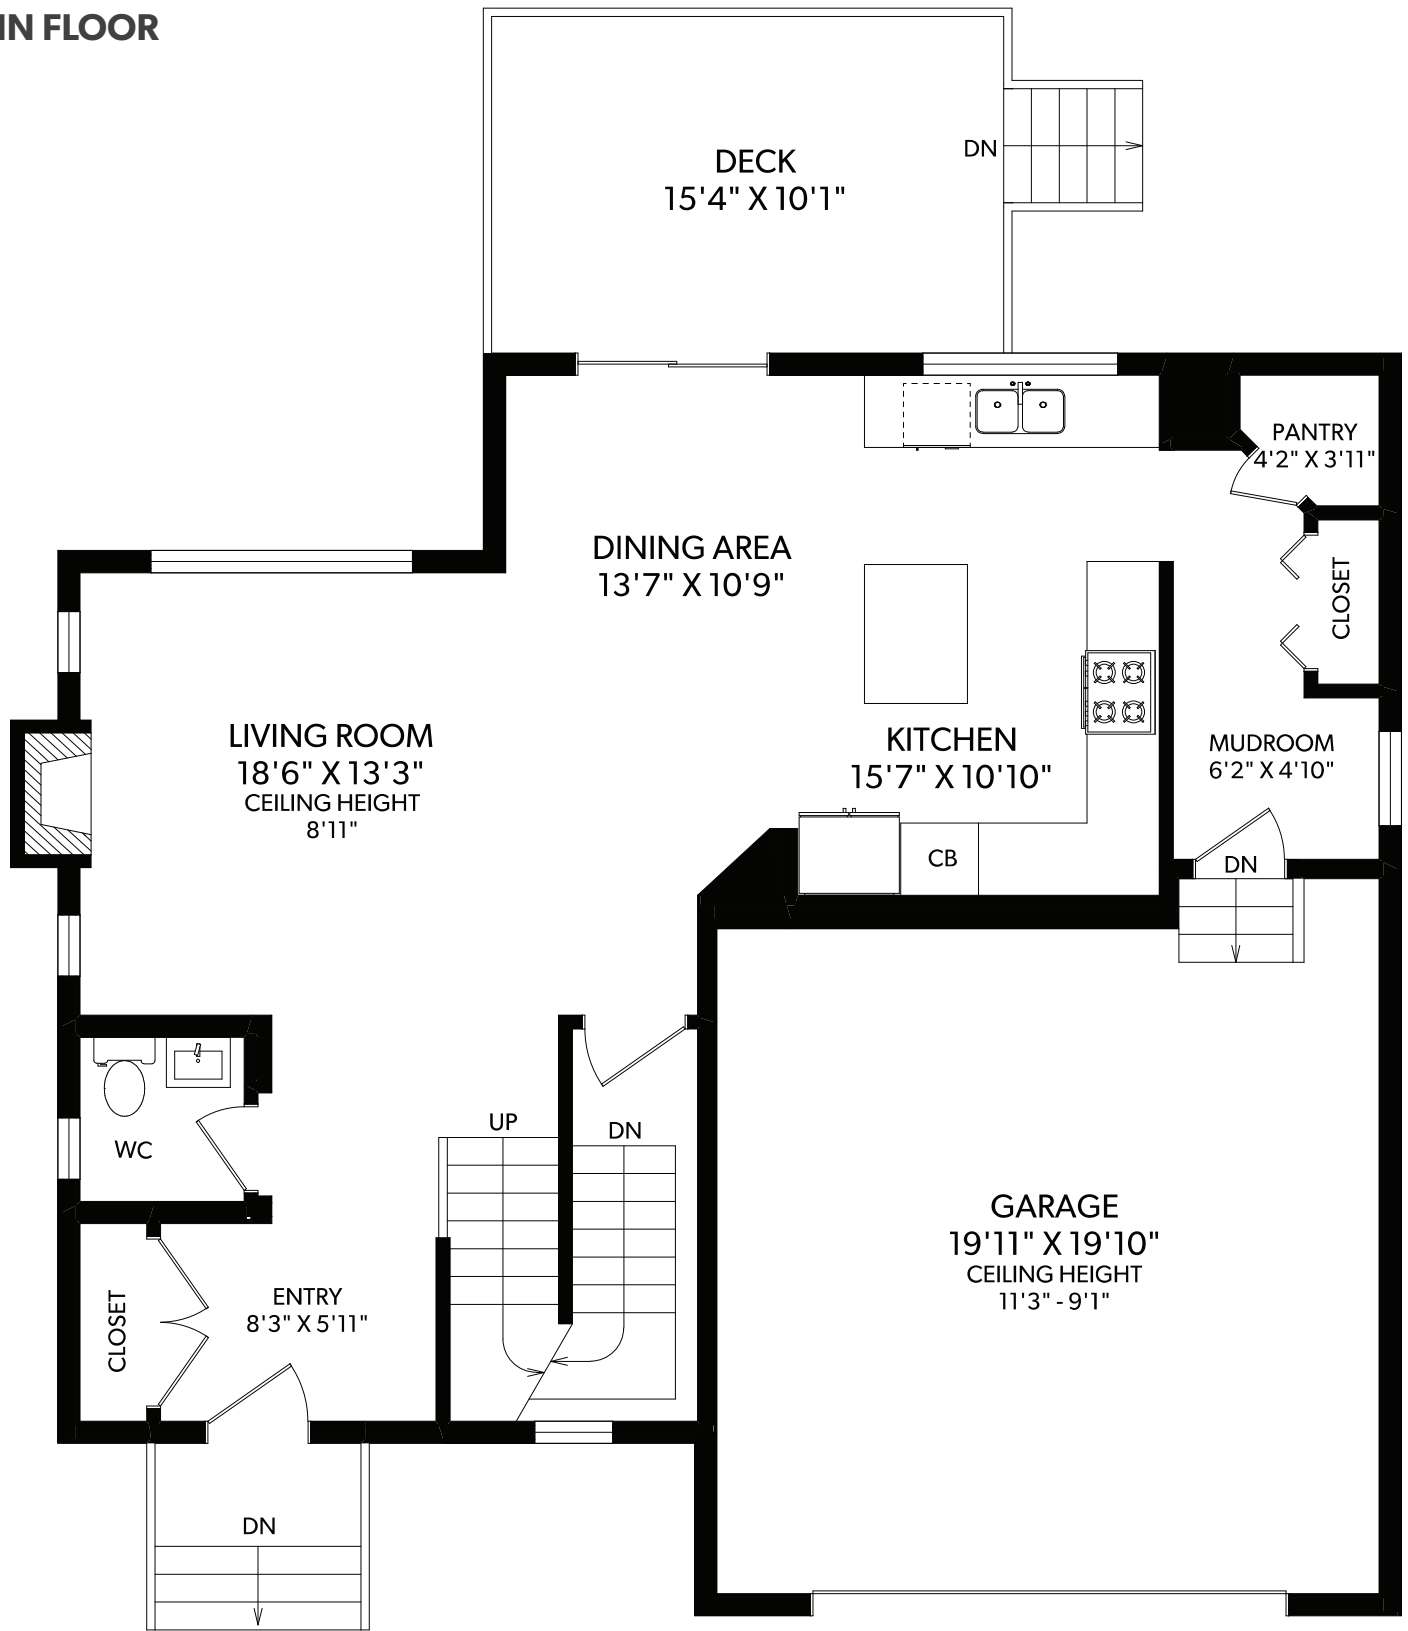

MAIN FLOOR

FLOOR	FINISHED	UNFINISHED	TOTAL
MAIN	913	0	913
UPPER	1323	0	1323
LOWER	913	0	913
TOTAL	3149	0	3149

OTHER AREAS	
GARAGE	435
DECK	164

250-388-6998
 ORDERS@REALFOTO.CA MEASURED 03/30/2021 BY CLAY OVINGE

All information furnished regarding this property is from sources deemed reliable but no warranty or representation is made to the accuracy thereof. Purchaser to verify measurements if important.

UPPER FLOOR

FLOOR	FINISHED	UNFINISHED	TOTAL	OTHER AREAS	
MAIN	913	0	913	GARAGE	435
UPPER	1323	0	1323	DECK	164
LOWER	913	0	913		
TOTAL	3149	0	3149		

250-388-6998
 ORDERS@REALFOTO.CA MEASURED 03/30/2021 BY CLAY OVINGE

All information furnished regarding this property is from sources deemed reliable but no warranty or representation is made to the accuracy thereof. Purchaser to verify measurements if important.

LOWER FLOOR